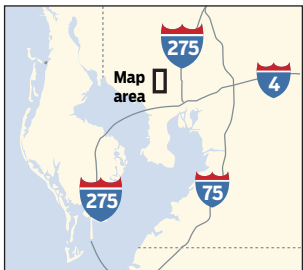

# RAYMOND JAMES STADIUM PARKING

All parking for tonight's U2 concert is \$25 a vehicle. Limo parking is \$50. The first parking lot opens at 7 a.m. Lots 5, 6 and 7 open at noon. All other lots open at 3 p.m.

## E Entrances

Tribune map; Source: Tampa Sports Authority