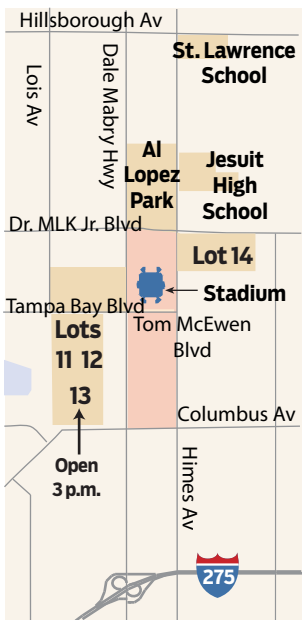

# RAYMOND JAMES STADIUM PARKING

All parking for tonight's U2 concert is \$25 a vehicle. Limo parking is \$50. The first parking lot opens at 7 a.m. Lots 5, 6 and 7 open at noon. All other lots open at 3 p.m.

## E Entrances

Tribune map; Source: Tampa Sports Authority